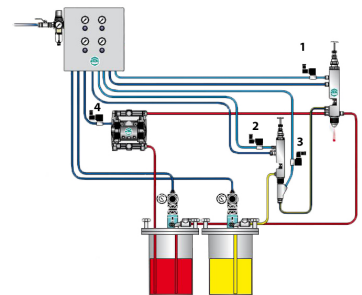

1/2" OD Spray Gun Mounts
for WA 700/900/Signier

SYSTEM ACCESSORIES

PRESSURE TANKS

1 liter through 250 liter
Agitators, Level Sensors, Casters,
& other Accessories Available

DIAPHRAGM PUMP SYSTEMS

Variety of Diaphragm Pumps
& Mountings Available

AUTOMATIC SPRAY SYSTEMS

Full Automatic Systems
Including Tanks, Hoses, & Panels.
Recirc & Flushing Available

PLEASE CONTACT FOR A QUOTE ON ANY OF THE
ACCESSORIES LISTED ON THIS PAGE.

CUSTOM TANKS, EXTENSIONS, AND SYSTEMS ARE
ALSO AVAILABLE BY REQUEST.