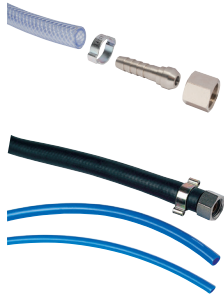

WALTHER PILOT NORTH AMERICA

AUTOMATIC SPRAY GUN ACCESSORIES PAGE

MAINTENANCE ACCESSORIES

NOZZLE INSERT KITS

Needle, Nozzle, and Air Cap

REPAIR KITS

Nozzle Insert Kit
+ Seals, Springs, O-rings

MAINTENANCE KITS

Picks, Burshes, Lube &
Everything to Keep your Gun Clean

CUSTOMIZATION ACCESSORIES

HOSE KITS

10' & 15' Hose Air and Material
Hose Kits

NOZZLE EXTENSIONS

Straight, 45°, 90°, 360°
As small as 8mm OD

SPRAY GUN MOUNTS

1/2" OD Spray Gun Mounts
for WA 700/900/Signier

SYSTEM ACCESSORIES

PRESSURE TANKS

1 liter through 250 liter
Agitators, Level Sensors, Casters,
& other Accessories Available

DIAPHRAGM PUMP SYSTEMS

Variety of Diaphragm Pumps
& Mountings Available